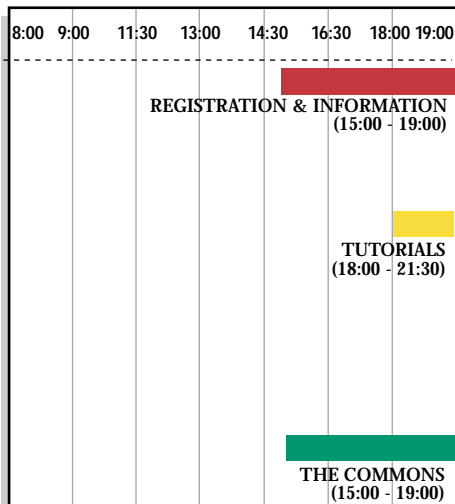

CHI 2001 Conference At-A-Glance

The lunch break is scheduled each day between 13:00 and 14:30

SERVICES

TECHNICAL SESSIONS

INFORMAL EVENTS

ONGOING EVENTS

SATURDAY

SUNDAY

MONDAY

TUESDAY

WEDNESDAY

THURSDAY