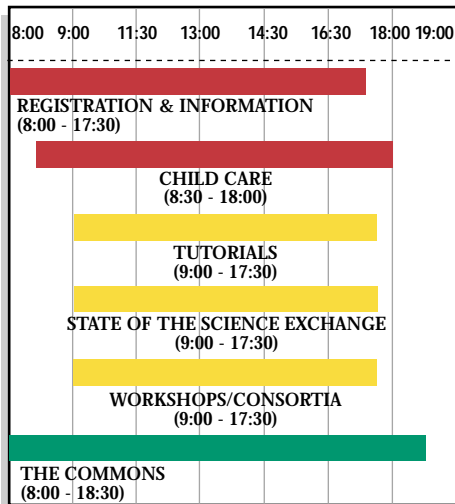

CHI 2001 Conference At-A-Glance

The lunch break is scheduled each day between 13:00 and 14:30

SERVICES

TECHNICAL SESSIONS

INFORMAL EVENTS

ONGOING EVENTS

SATURDAY

SUNDAY

MONDAY

TUESDAY

WEDNESDAY

THURSDAY