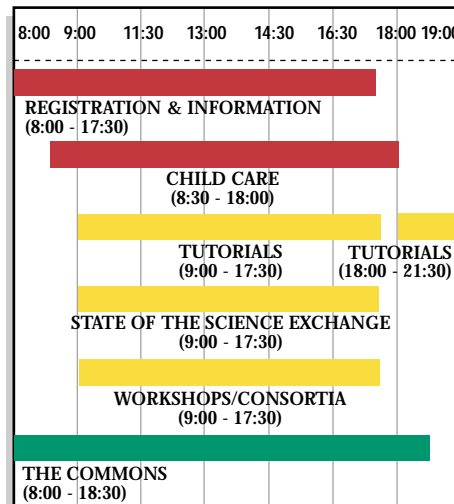

CHI 2001 Conference At-A-Glance

The lunch break is scheduled each day between 13:00 and 14:30

SERVICES

TECHNICAL SESSIONS

INFORMAL EVENTS

ONGOING EVENTS

SATURDAY

SUNDAY

MONDAY

TUESDAY

WEDNESDAY

THURSDAY